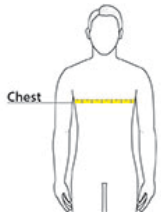

## PRODUCT MEASUREMENTS

	XS	S	M	L	XL	2XL	3XL	4XL	5XL	6XL
Body Length at Back	27 1/2	28 1/2	29 1/2	30 1/2	31 1/2	32 1/2	33	33 1/2	34	34 1/2
Chest	20 1/2	22	23 1/2	25	26 1/2	28	30	32	34	36
Raglans and Dolmans Sleeve Length	34 3/4	35 1/2	36 1/4	37	37 3/4	38 1/2	39 1/4	40	40 1/2	41

**Body Length at Back:** Measured from high point shoulder to finished hem at back.

**Chest:** Measured across the chest one inch below armhole when laid flat.

**Raglans and Dolmans Sleeve Length:** Measure from neck edge to finished hem.

## SIZE CHARTS

	XS	S	M	L	XL	2XL	3XL	4XL	5XL	6XL
Chest	32-34	35-37	38-40	41-43	44-46	47-49	50-53	54-57	58-60	61-63

## HOW TO MEASURE

---